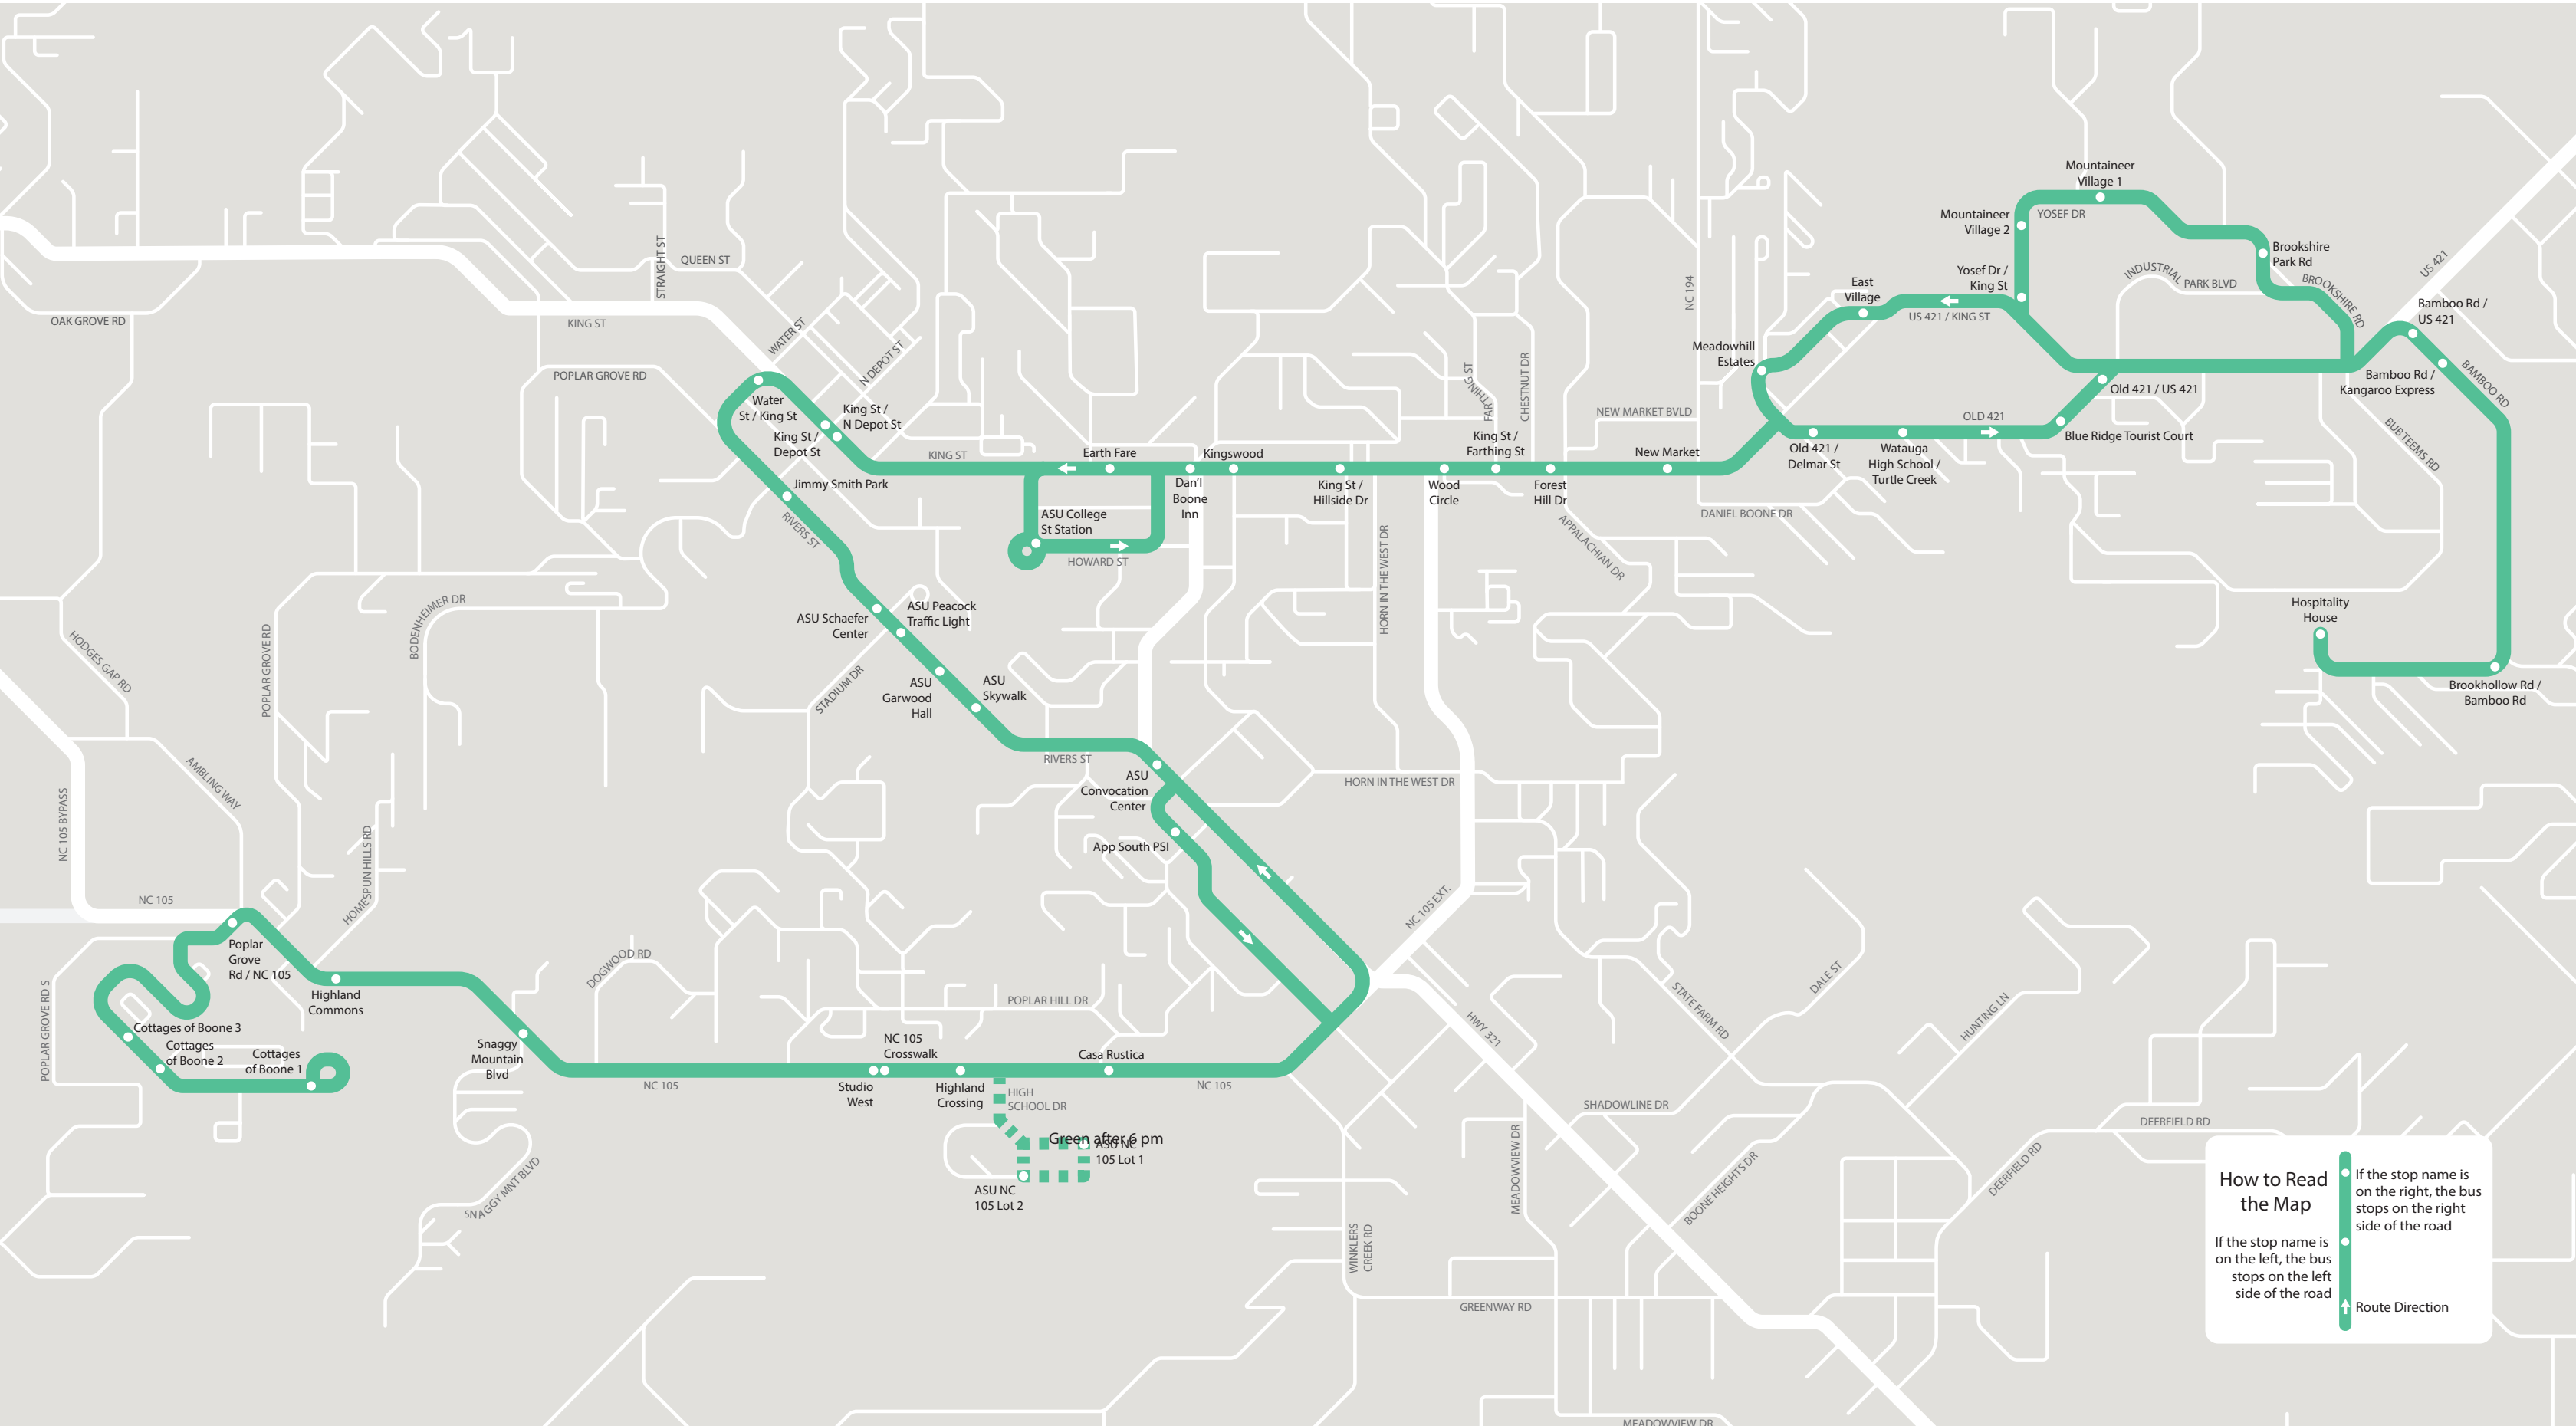

Hospitality House - Old 421 - King St / US 421 - ASU College St Station - Rivers St - NC 105 - Cottages of Boone

How to Read the Map

If the stop name is on the left, the bus stops on the left side of the road