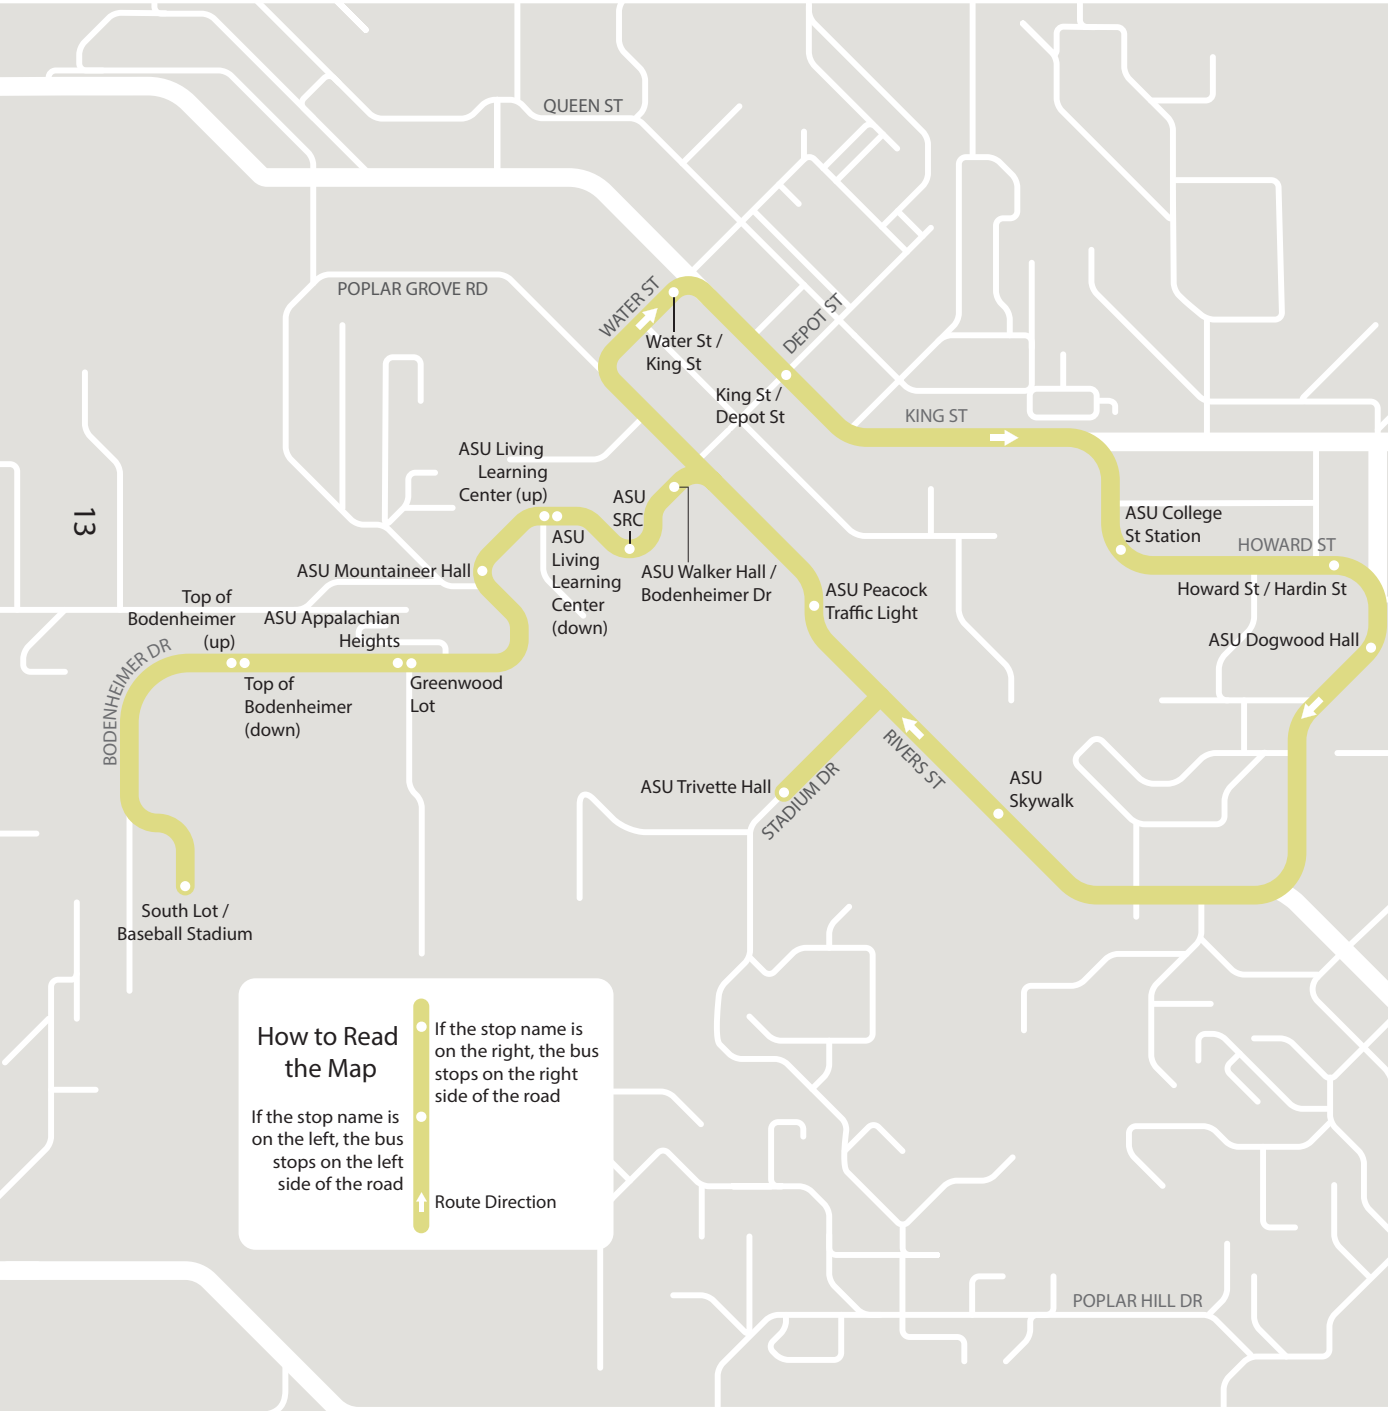

ASU College St Station - Rivers St - Bodenheimer Dr - King St

Gold Timetable

Stop Name	Monday - Friday	Saturday	Sunday
	6:05 pm - 9:59 pm	8:35 am - 5:59 pm	11:35 am - 7:59 pm
ASU College St Station (Departs) ▲	<u>:05</u> :35	<u>:35</u> :05	<u>:35</u> :05
Howard St / Hardin St	:06 :36	:36 :06	:36 :06
ASU Dogwood Hall & Sunway Charters ▲	:07 :37	:37 :07	:37 :07
ASU Skywalk ▲	:10 :40	:40 :10	:40 :10
ASU Trivette Hall ▲	:12 :42	:42 :12	:42 :12
ASU Peacock Traffic Light ▲	:14 :44	:44 :14	:44 :14
ASU SRC ▲	:16 :46	:46 :16	:46 :16
ASU Living Learning Center (up)	:16 :46	:46 :16	:46 :16
ASU Mountaineer Hall ▲	:17 :47	:47 :17	:47 :17
ASU Appalachian Heights	:18 :48	:48 :18	:48 :18
Top of Bodenheimer (up)	:18 :48	:48 :18	:48 :18
South Lot / Baseball Stadium (Arrives) ▲	:19 :49	:49 :19	:49 :19
South Lot / Baseball Stadium (Departs) ▲	:22 :52	:52 :22	:52 :22
Top of Bodenheimer (down) ▲	:23 :53	:53 :23	:53 :23
Greenwood Lot ▲	:24 :54	:54 :24	:54 :24
ASU Living Learning Center (down) ▲	:25 :55	:55 :25	:55 :25
ASU Walker Hall / Bodenheimer Dr ▲	:26 :56	:56 :26	:56 :26
Water St / King St	:27 :57	:57 :27	:57 :27
King St / Depot St	:28 :58	:58 :28	:58 :28
ASU College St Station (Arrives) ▲	:29 :59	:59 :29	:59 :29

Bold Underlined = First Bus ▲ = Shelter

How to Read the Map

- If the stop name is on the right, the bus stops on the right side of the road
- If the stop name is on the left, the bus stops on the left side of the road
- ↑ Route Direction